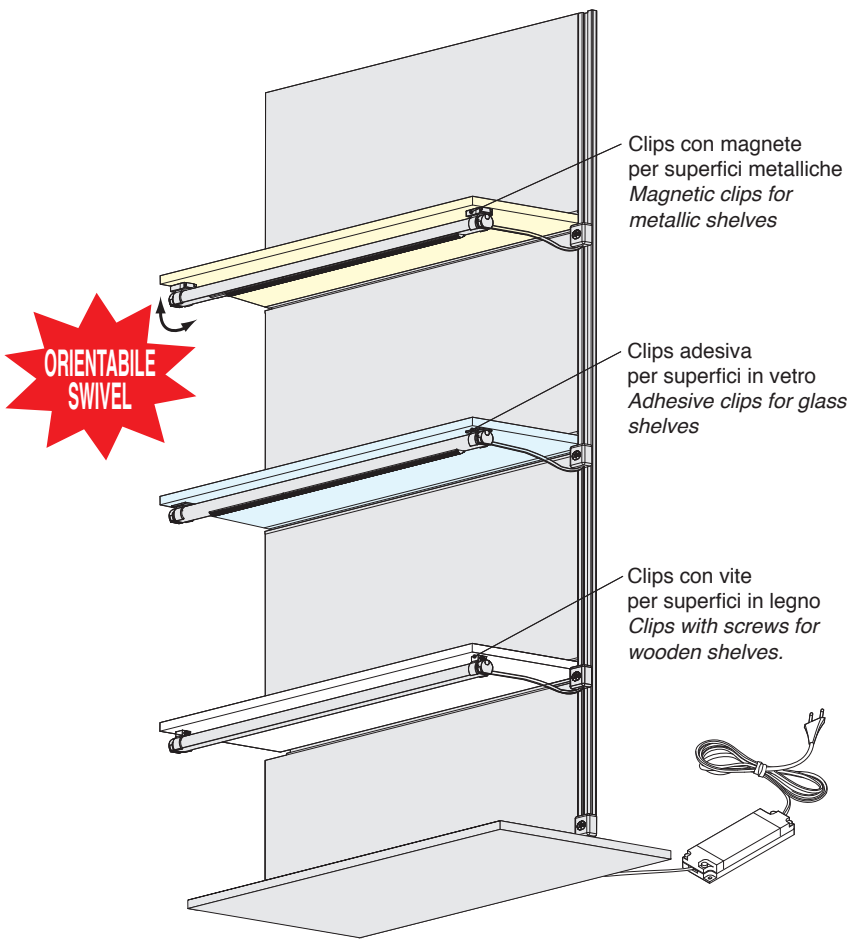

**Ledò**

Lampada a LED orientabile per scaffalature con nuova Strip LED PLUS, predisposta per connessione a Minibinario. Fornibile con fissaggi magnetizzati, per vetro, per legno.

Swivel LED lamp, equipped with Strip LED Plus, suitable for shop fitting shelving systems. It comes with connector for minitrack system. Clips for wood, glass and metallic shelves available.

N° LED	K	W	VDC	L=mm	P/N
18	5000	4	12	555	<b>19100171200</b>
30		6,7		980	<b>19100181200</b>
45		10		1310	<b>19100191200</b>